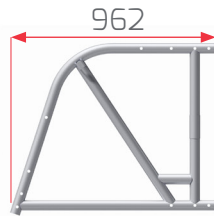

PRODUCT GUIDANCE

UNI ROOF 78CM BEAMS

PDG11001

BA1000

BA0118

BA2000

BA0036

BA3000

BA0018

BA4000

BA5000

BA6000

PART	DESCRIPTION	KG
BA0018	D78 Ridge 18 degrees	7.5
BA0036	D78 Ridge 36 degrees	12
BA0118	D78 Eaves beam 18 degrees	9.2
BA1000	D78 Aluminium beam 1.0m	6.3
BA2000	D78 Aluminium beam 2.0m	11.6

PART	DESCRIPTION	KG
BA3000	D78 Aluminium beam 3.0m	16.9
BA4000	D78 Aluminium beam 4.0m	22.2
BA5000	D78 Aluminium beam 5.0m	27.5
BA6000	D78 Aluminium beam 6.0m	32.8