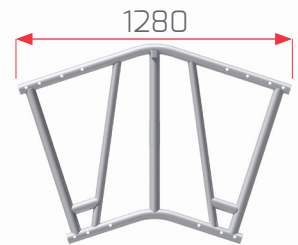

PRODUCT GUIDANCE

UNI ROOF 78CM BEAMS

PDG11001

BA1000

BA0118

BA2000

BA0036

BA3000

BA0018

BA4000

BA5000

BA6000

PART	DESCRIPTION	KG
BA0018	D78 Ridge 18 degrees	7.5
BA0036	D78 Ridge 36 degrees	12
BA0118	D78 Eaves beam 18 degrees	9.2
BA1000	D78 Aluminium beam 1.0m	6.3
BA2000	D78 Aluminium beam 2.0m	11.6

PART	DESCRIPTION	KG
BA3000	D78 Aluminium beam 3.0m	16.9
BA4000	D78 Aluminium beam 4.0m	22.2
BA5000	D78 Aluminium beam 5.0m	27.5
BA6000	D78 Aluminium beam 6.0m	32.8