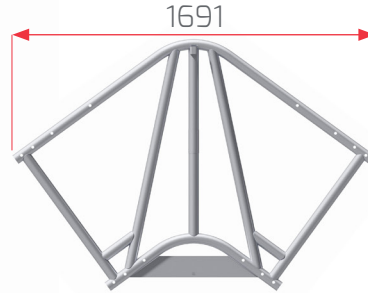

PRODUCT GUIDANCE

UNI ROOF 78CM BEAMS

PDG11001

BA1000

BA0118

BA2000

BA0036

BA3000

BA0018

BA4000

BA5000

BA6000

PART	DESCRIPTION	KG
BA0018	D78 Ridge 18 degrees	7.5
BA0036	D78 Ridge 36 degrees	12
BA0118	D78 Eaves beam 18 degrees	9.2
BA1000	D78 Aluminium beam 1.0m	6.3
BA2000	D78 Aluminium beam 2.0m	11.6

PART	DESCRIPTION	KG
BA3000	D78 Aluminium beam 3.0m	16.9
BA4000	D78 Aluminium beam 4.0m	22.2
BA5000	D78 Aluminium beam 5.0m	27.5
BA6000	D78 Aluminium beam 6.0m	32.8