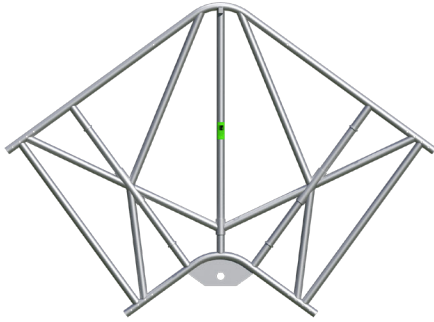

PRODUCT GUIDANCE

ASTERIX HD 128CM BEAMS

PDG11003-

BD0006

BD0012

BD0018

BD0036

BD0112

BD0118

BD2000

BD1000

BD0550

BD4000

BD3000

ARTICLE	DESCRIPTION	WEIGHT (kg)
BD0012	ASTERIX HD Aluminium ridge beam 12°	25.5
BD0018	ASTERIX HD Aluminium ridge beam 18°	25.0
BD0036	ASTERIX HD Aluminium ridge beam 36°	26.2
BD0112	ASTERIX HD Aluminium eaves beam 12°	18.0
BD0118	ASTERIX HD Aluminium ridge beam 18°	19.4

ARTICLE	DESCRIPTION	WEIGHT (kg)
BD0550	ASTERIX HD Aluminium beam 0.55m	6.3
BD1000	ASTERIX HD Aluminium beam 1m	13.3
BD2000	ASTERIX HD Aluminium beam 2m	22.6
BD3000	ASTERIX HD Aluminium beam 3m	31.9
BD4000	ASTERIX HD Aluminium beam 4m	41.1