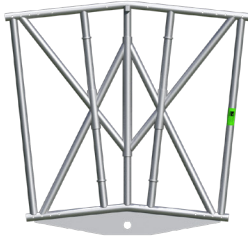

PRODUCT GUIDANCE

ASTERIX HD 128CM BEAMS

PDG11003-

BD0006

BD0012

BD0018

BD0036

BD0112

BD0118

BD2000

BD1000

BD0550

BD4000

BD3000

ARTICLE	DESCRIPTION	WEIGHT (kg)
BD0012	ASTERIX HD Aluminium ridge beam 12°	25.5
BD0018	ASTERIX HD Aluminium ridge beam 18°	25.0
BD0036	ASTERIX HD Aluminium ridge beam 36°	26.2
BD0112	ASTERIX HD Aluminium eaves beam 12°	18.0
BD0118	ASTERIX HD Aluminium ridge beam 18°	19.4

ARTICLE	DESCRIPTION	WEIGHT (kg)
BD0550	ASTERIX HD Aluminium beam 0.55m	6.3
BD1000	ASTERIX HD Aluminium beam 1m	13.3
BD2000	ASTERIX HD Aluminium beam 2m	22.6
BD3000	ASTERIX HD Aluminium beam 3m	31.9
BD4000	ASTERIX HD Aluminium beam 4m	41.1