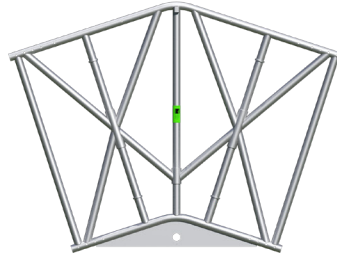

PRODUCT GUIDANCE

ASTERIX HD 128CM BEAMS

PDG11003-

BD0006

BD0012

BD0018

BD0036

BD0112

BD0118

BD2000

BD1000

BD0550

BD4000

BD3000

ARTICLE	DESCRIPTION	WEIGHT (kg)
BD0012	ASTERIX HD Aluminium ridge beam 12°	25.5
BD0018	ASTERIX HD Aluminium ridge beam 18°	25.0
BD0036	ASTERIX HD Aluminium ridge beam 36°	26.2
BD0112	ASTERIX HD Aluminium eaves beam 12°	18.0
BD0118	ASTERIX HD Aluminium ridge beam 18°	19.4

ARTICLE	DESCRIPTION	WEIGHT (kg)
BD0550	ASTERIX HD Aluminium beam 0.55m	6.3
BD1000	ASTERIX HD Aluminium beam 1m	13.3
BD2000	ASTERIX HD Aluminium beam 2m	22.6
BD3000	ASTERIX HD Aluminium beam 3m	31.9
BD4000	ASTERIX HD Aluminium beam 4m	41.1