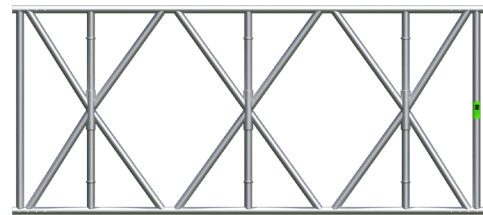

BD0118

BD2000

BD1000

BD0550

BD4000

BD3000

ARTICLE	DESCRIPTION	WEIGHT (kg)
BD0012	ASTERIX HD Aluminium ridge beam 12°	25.5
BD0018	ASTERIX HD Aluminium ridge beam 18°	25.0
BD0036	ASTERIX HD Aluminium ridge beam 36°	26.2
BD0112	ASTERIX HD Aluminium eaves beam 12°	18.0
BD0118	ASTERIX HD Aluminium ridge beam 18°	19.4

ARTICLE	DESCRIPTION	WEIGHT (kg)
BD0550	ASTERIX HD Aluminium beam 0.55m	6.3
BD1000	ASTERIX HD Aluminium beam 1m	13.3
BD2000	ASTERIX HD Aluminium beam 2m	22.6
BD3000	ASTERIX HD Aluminium beam 3m	31.9
BD4000	ASTERIX HD Aluminium beam 4m	41.1