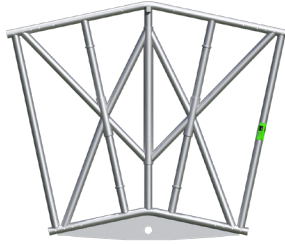

PRODUCT GUIDANCE

ASTERIX HD 128CM BEAMS

PDG11003-

BD0006

BD0012

BD0018

BD0036

BD0112

BD0118

BD2000

BD1000

BD0550

BD4000

BD3000

ARTICLE	DESCRIPTION	WEIGHT (kg)
BD0012	ASTERIX HD Aluminium ridge beam 12°	25.5
BD0018	ASTERIX HD Aluminium ridge beam 18°	25.0
BD0036	ASTERIX HD Aluminium ridge beam 36°	26.2
BD0112	ASTERIX HD Aluminium eaves beam 12°	18.0
BD0118	ASTERIX HD Aluminium ridge beam 18°	19.4

ARTICLE	DESCRIPTION	WEIGHT (kg)
BD0550	ASTERIX HD Aluminium beam 0.55m	6.3
BD1000	ASTERIX HD Aluminium beam 1m	13.3
BD2000	ASTERIX HD Aluminium beam 2m	22.6
BD3000	ASTERIX HD Aluminium beam 3m	31.9
BD4000	ASTERIX HD Aluminium beam 4m	41.1