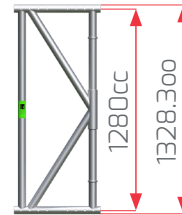

PRODUCT GUIDANCE

ASTERIX HD 128CM BEAMS

PDG11003-

BD0006

BD0012

BD0018

BD0036

BD0112

BD0118

BD2000

BD1000

BD0550

BD4000

BD3000

ARTICLE	DESCRIPTION	WEIGHT (kg)
BD0012	ASTERIX HD Aluminium ridge beam 12°	25.5
BD0018	ASTERIX HD Aluminium ridge beam 18°	25.0
BD0036	ASTERIX HD Aluminium ridge beam 36°	26.2
BD0112	ASTERIX HD Aluminium eaves beam 12°	18.0
BD0118	ASTERIX HD Aluminium ridge beam 18°	19.4

ARTICLE	DESCRIPTION	WEIGHT (kg)
BD0550	ASTERIX HD Aluminium beam 0.55m	6.3
BD1000	ASTERIX HD Aluminium beam 1m	13.3
BD2000	ASTERIX HD Aluminium beam 2m	22.6
BD3000	ASTERIX HD Aluminium beam 3m	31.9
BD4000	ASTERIX HD Aluminium beam 4m	41.1