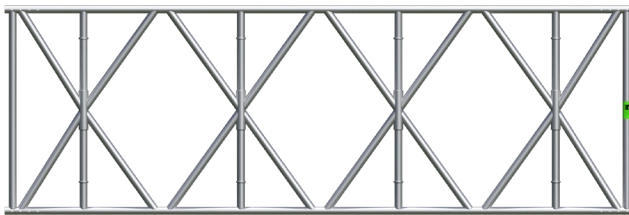

BD0118

BD2000

BD1000

BD0550

BD4000

BD3000

ARTICLE	DESCRIPTION	WEIGHT (kg)
BD0012	ASTERIX HD Aluminium ridge beam 12°	25.5
BD0018	ASTERIX HD Aluminium ridge beam 18°	25.0
BD0036	ASTERIX HD Aluminium ridge beam 36°	26.2
BD0112	ASTERIX HD Aluminium eaves beam 12°	18.0
BD0118	ASTERIX HD Aluminium ridge beam 18°	19.4

ARTICLE	DESCRIPTION	WEIGHT (kg)
BD0550	ASTERIX HD Aluminium beam 0.55m	6.3
BD1000	ASTERIX HD Aluminium beam 1m	13.3
BD2000	ASTERIX HD Aluminium beam 2m	22.6
BD3000	ASTERIX HD Aluminium beam 3m	31.9
BD4000	ASTERIX HD Aluminium beam 4m	41.1